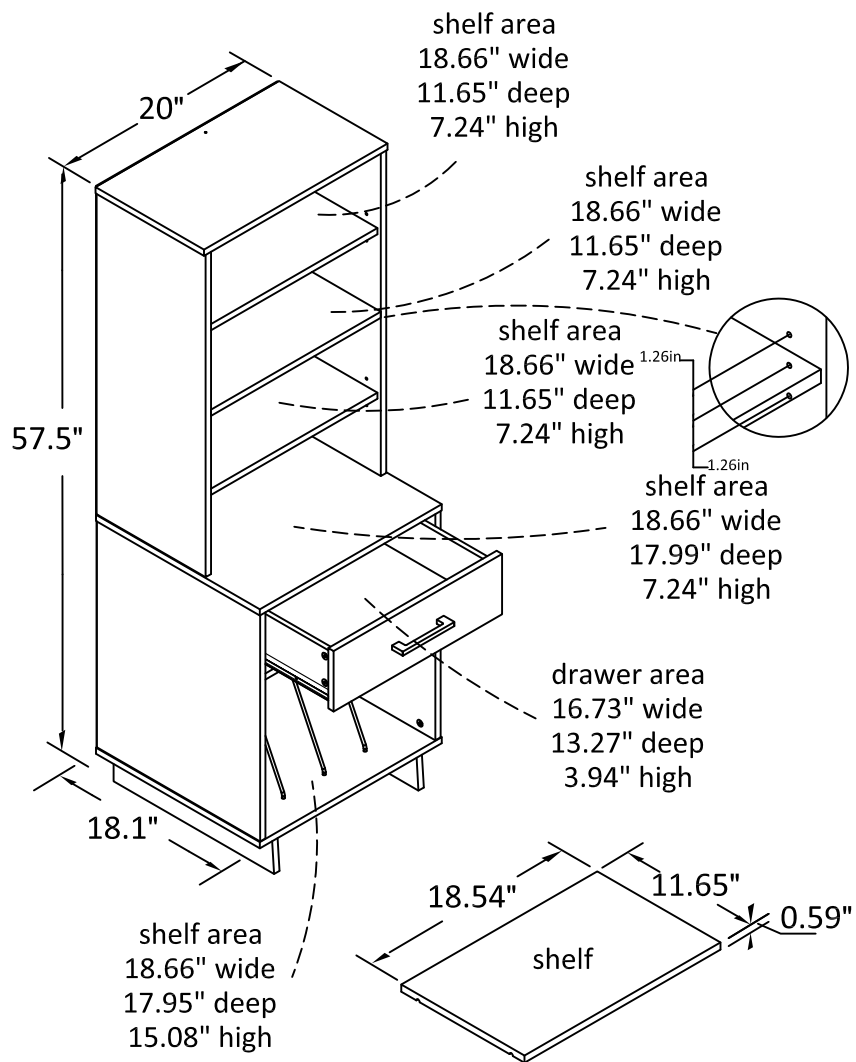

Record console

8892XXXCOM

Wood Breakdown:

PB:92%

MDF:1.4%

Total Storage:7.57cubic feet

Overall Product Size:

20"W x 18.1"D x 57.5"H

50.8cm W x 45.98cm D x146.05cm H

Maximum Weight Capacities
Unit Weight: 57.068 lbs (25.94 kg)