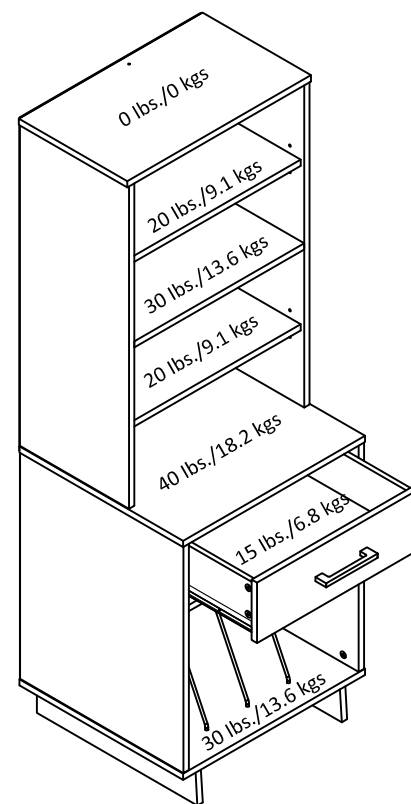

Record console

8892XXXCOM

Wood Breakdown:

PB:92%

MDF:1.4%

Total Storage:7.57cubic feet

Overall Product Size:

20"W x 18.1"D x 57.5"H

50.8cm W x 45.98cm D x146.05cm H

Maximum Weight Capacities
Unit Weight: 57.068 lbs (25.94 kg)